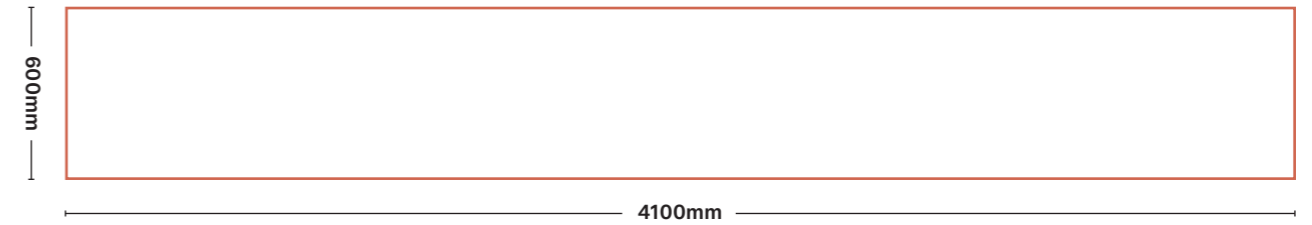

OMEGA SIZES

WORKSURFACES