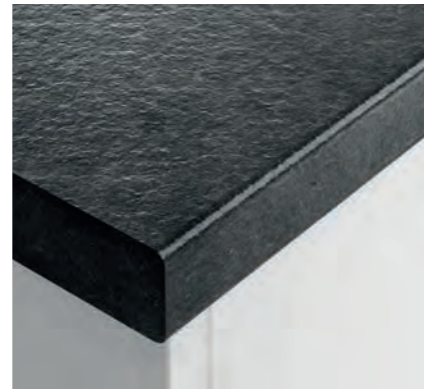

22mm SQUARE EDGED

The **Luxe** range of **OMEGA** is exclusively available as 22mm square edge. Plus 4 stunning decors from our **Marble** range.

38mm SQUARE EDGED

For a modern look finish your worktop with a square edge, offering a statement piece similar to solid surface.